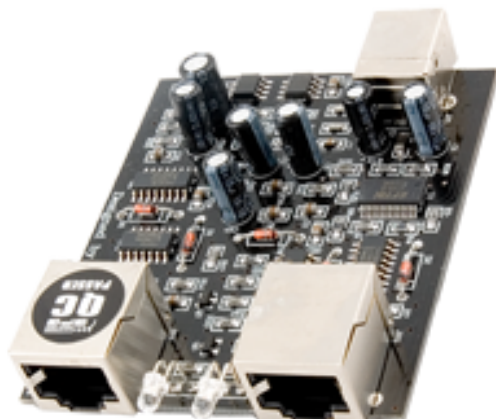

Main page > Service/Unlock devices > Cruiser+ / Cruiser UC20 > UC-20 Cruiser cable

UC-20 Cruiser cable

Product ID: 4140

Price: **29.00 EUR**

Product weight: **0.08 kg**

Description:

UC-20 Cruiser cable it's special adapter works with Cruiser Plus (cards 07) that allows you to unlock your phone without using any logs from DB2012 phones actually - W200/W300/W810 model supported.