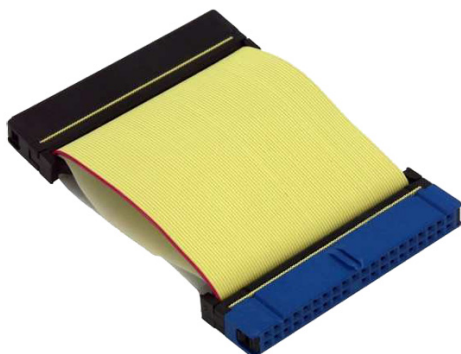

Main page > Data Analysis and Forensic Tools > Blockers / USB Stabilizers > Cables and adapters Tableau > Tableau TC6-2 Cable IDE 80-conductor ribbon

Tableau TC6-2 Cable IDE 80-conductor ribbon

Product ID: 23198

Price: **12.00 EUR**

Product weight: **0.10 kg**

Description:

Tableau TC6-2 Cable IDE 80-conductor ribbon with one 40-pin IDE connector at each end, 2" length.

Contact details:

Telefon: +48 17 227 00 25

Infolinia: 0 801 671 717