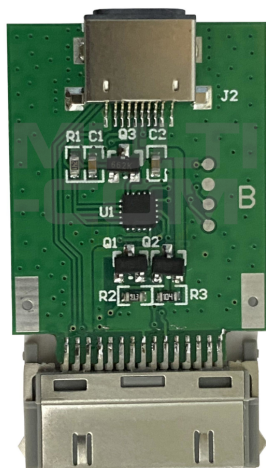

Main page > iPhone programmers > Purple Screen Adapter for iPad 2/3 (Magico Diag Tool/iRepair Box/iBox Mini)

## Purple Screen Adapter for iPad 2/3 (Magico Diag Tool/iRepair Box/iBox Mini)

Product ID: 22636

Price: **15.00 EUR**

Product weight: **0.10 kg**

### Description:

Purple Screen Adapter for iPad 2/3 (Magico Diag Tool/iRepair Box/iBox Mini) this adapter allows you to enter the Purple Screen mode on iPad 2 / 3. You need separate adapter because iPad 2 and iPad 3 have different interfaces. Compatible Devices: iRepair P10 DFU Box, Magico Diag Tool, iBox Mini DFU Tool. Supported Models: iPad 2 (A1395, A1396, A1397 | 2.1 not supported / 2.4 supported) and iPad 3 (A1416, A1430, A1403).