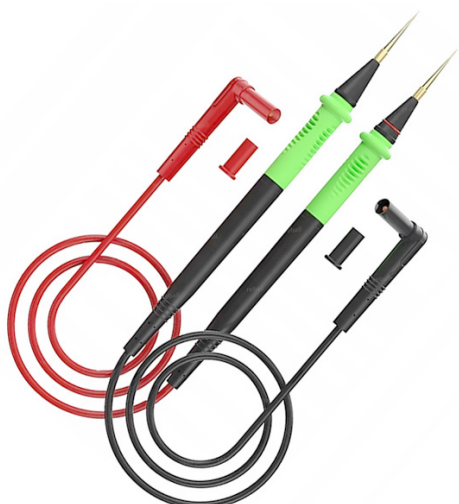

Main page > Repair Equipment > Connectors and cables > Precision measuring probes LW-315 0.1mm i 0,2mm

Precision measuring probes LW-315 0.1mm i 0,2mm

Product ID: 23101

Price: **14.00 EUR**

Product weight: **0.20 kg**

Description:

Precision measuring probes LW-315 0.1mm i 0,2mm are measuring leads for meters, digital multimeters terminated with a thin and sharp measuring needle. Ideal for measuring small electronic components such as SMD or precision measurements at small measuring points.