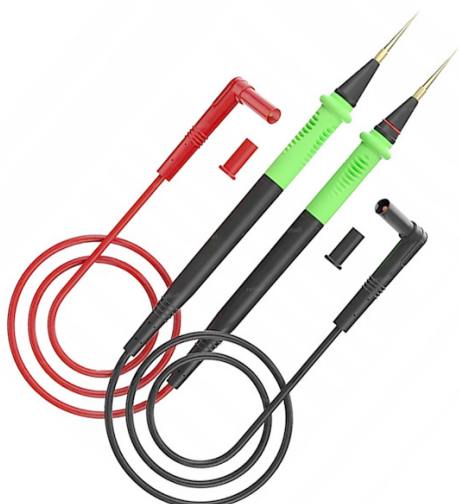

Main page > Repair Equipment > Connectors and cables > Precision measuring probes LW-315 0.1mm and 0,2mm

Precision measuring probes LW-315 0.1mm and 0,2mm

Product ID: 23101

Price: **14.00 EUR**

Product weight: **0.20 kg**

Description:

Precision measuring probes LW-315 0.1mm and 0,2mm are measuring leads for meters, digital multimeters terminated with a thin and sharp measuring needle. Ideal for measuring small electronic components such as SMD or precision measurements at small measuring points.