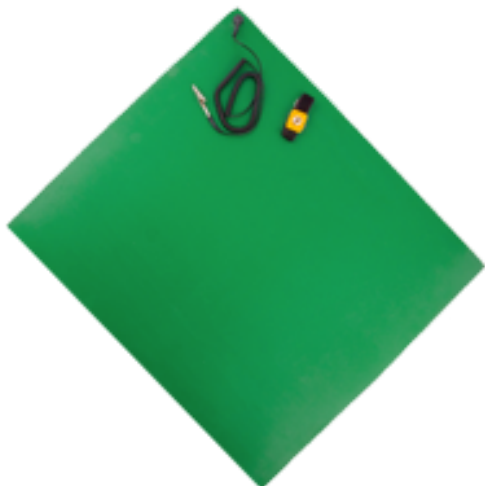

Main page > Repair Equipment > ESD Safety Equipment > ESD mats and pads > ESD Workstation Mat 60x50 cm

ESD Workstation Mat 60x50 cm

Product ID: 7581

Price: **22.00 EUR**

Product weight: **3.00 kg**

Description:

ESD Workstation Mat 60x50 cm it's conductive mat that protect sensitive equipment like computers and electronics from static electricity generated by humans. Our electrically conductive and static dissipative mats eliminate safety hazards. ESD tabletop mats with keeps micro-circuitry components safe from the potentially damaging effects of static shocks.